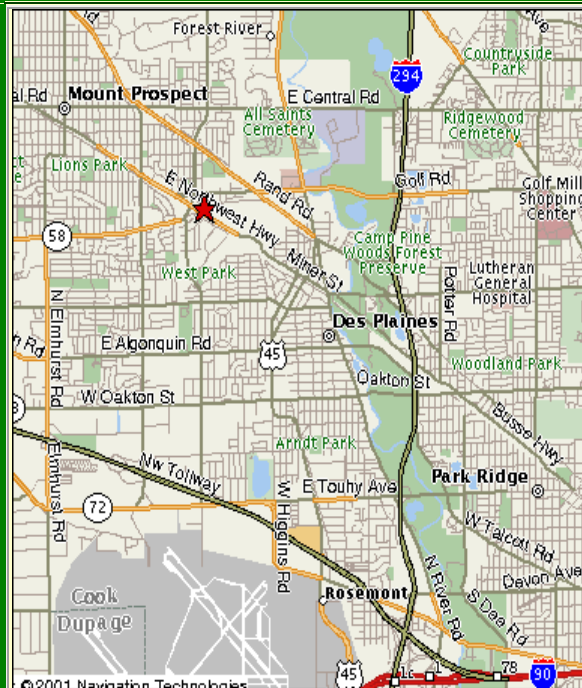

Driving Directions Chicago Donauschwaben

From North Take I-294 / Tristate Tollway South. Exit Golf Road (Toll \$0.50) Westbound. Take Golf Road West through traffic circle at Golf and Wolf Road. Stay left and make left turn onto Wolf Road (South). Turn left on Harvey and proceed to Seegers Road. Turn Right on Seegers and proceed about one block to the hall, located on the right side.

From Chicago Take I-90 (Kennedy) to I-294 (Tri-state Tollway) North. Exit I-294 at Dempster Street Westbound to Rand Road (Rt. 12). Take Rand Road Northwest to Golf. Take Golf Road West through traffic circle at Golf and Wolf Road. Stay left and make left turn onto Wolf Road (South). Turn left on Harvey and proceed to Seegers Rd. Turn Right on Seegers and proceed about one block to the hall, located on the right side.

From West Take the I-90 / Northwest Tollway East toward Chicago. Exit Arlington Heights Road North. Take Arlington Heights Road North to Golf Road. Take Golf Road East to Wolf. Take Wolf-Golf Road North to Seegers. (Wolf and Golf run together at this point into a traffic circle. If you reach the traffic circle you have gone too far.) Turn right on Seegers and proceed to the Hall, located on the right side of the street.